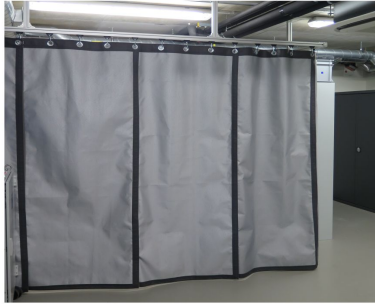

laservision

Laser safety curtain SHELTER LIGHT

Highlights

The single-layer laser safety segment BC3.F1P01 offers a width of about 900mm and 1,800mm and a length (height) of 2000mm up to 3,500mm. The single segments provide a privileged adjustment which is equally marked and is connected via Velo strap. Mounting is realized by a set of eyelets on top of the curtain element. The length (height) of the segments can be fitted individually. The laservision single-layer curtain is certified acc. EN12254.

Article number: BC3F1P011201
GTIN: 4050369018280
Unit: piece
Weight incl. packaging: 4,90 kg
Weight excl. packaging: 1,80 kg

COLOUR:	silver grey
PROTECTION RANGE:	Infrared near infrared ultraviolet visible
PROTECTION CLASS / NORM:	EN 12254
PROPERTIES:	single-sided usable