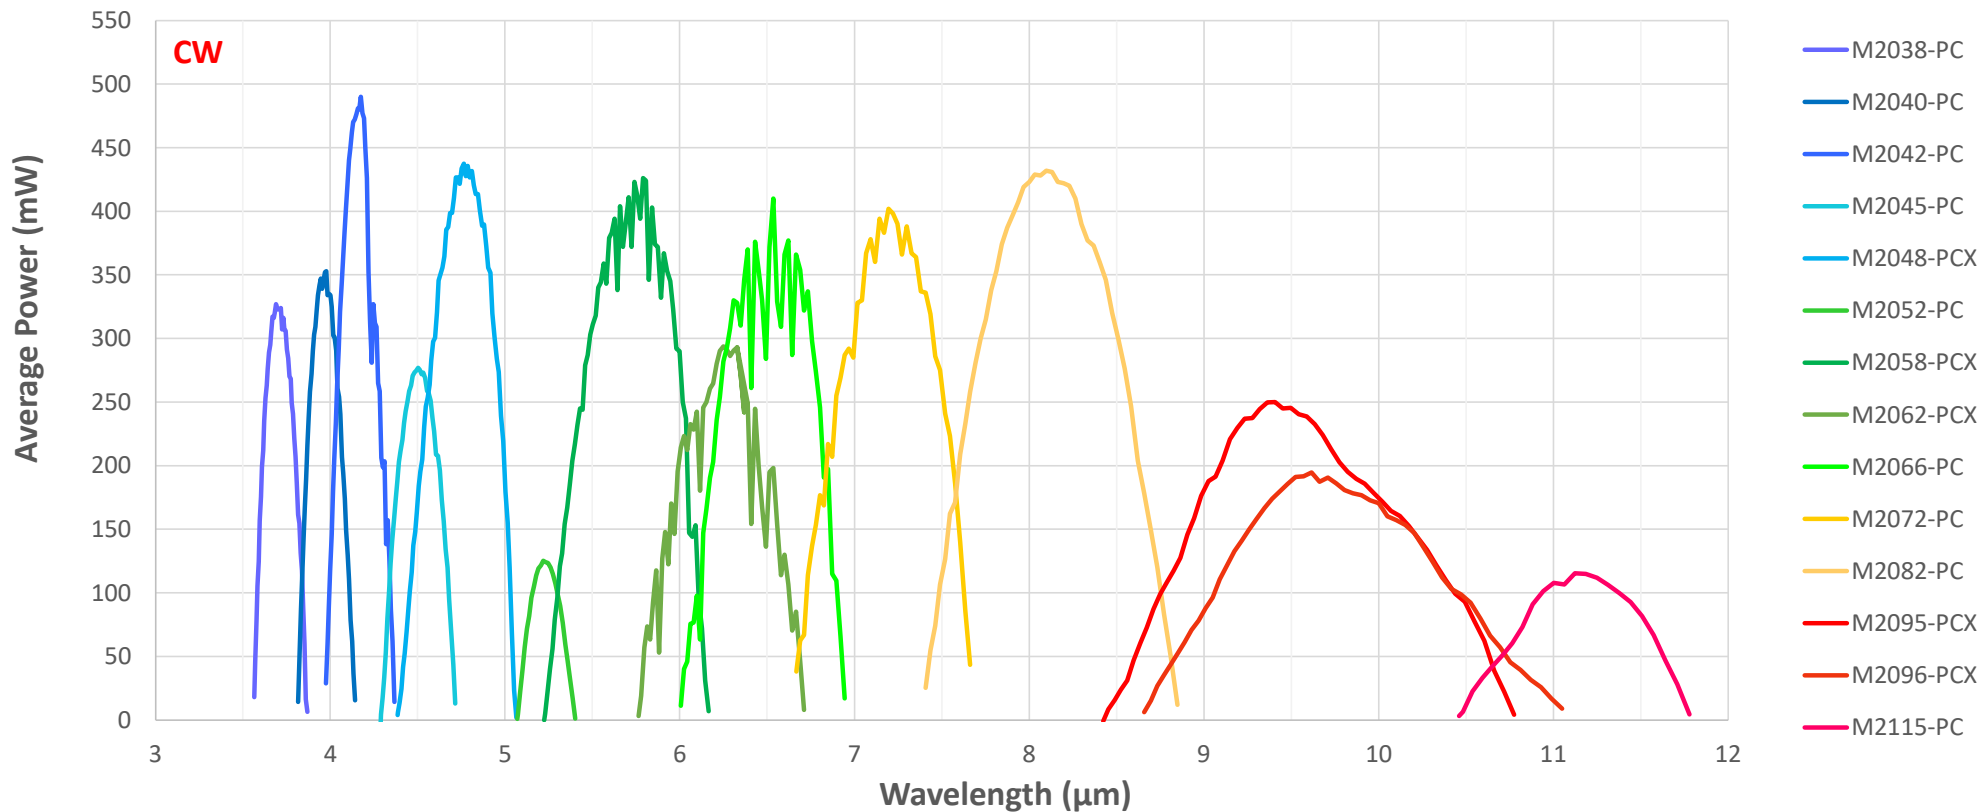

Example Tuning Curves: New Pulsed-Only M2085-PX Module

Performance data shown are examples of prior builds and are not guaranteed

Example Tuning Curves: New Pulsed-Only M2085-PX Module

Performance data shown are examples of prior builds and are not guaranteed

Example Tuning Curves: MIRcat Pulsed Module Options

Performance data shown are examples of prior builds and are not guaranteed

Example Tuning Curves: MIRcat Pulsed Module Options

Performance data shown are examples of prior builds and are not guaranteed

Example Tuning Curves: MIRcat CW/Pulsed Module Options

Performance data shown are examples of prior builds and are not guaranteed

Example Tuning Curves: MIRcat CW/Pulsed Module Options

Performance data shown are examples of prior builds and are not guaranteed