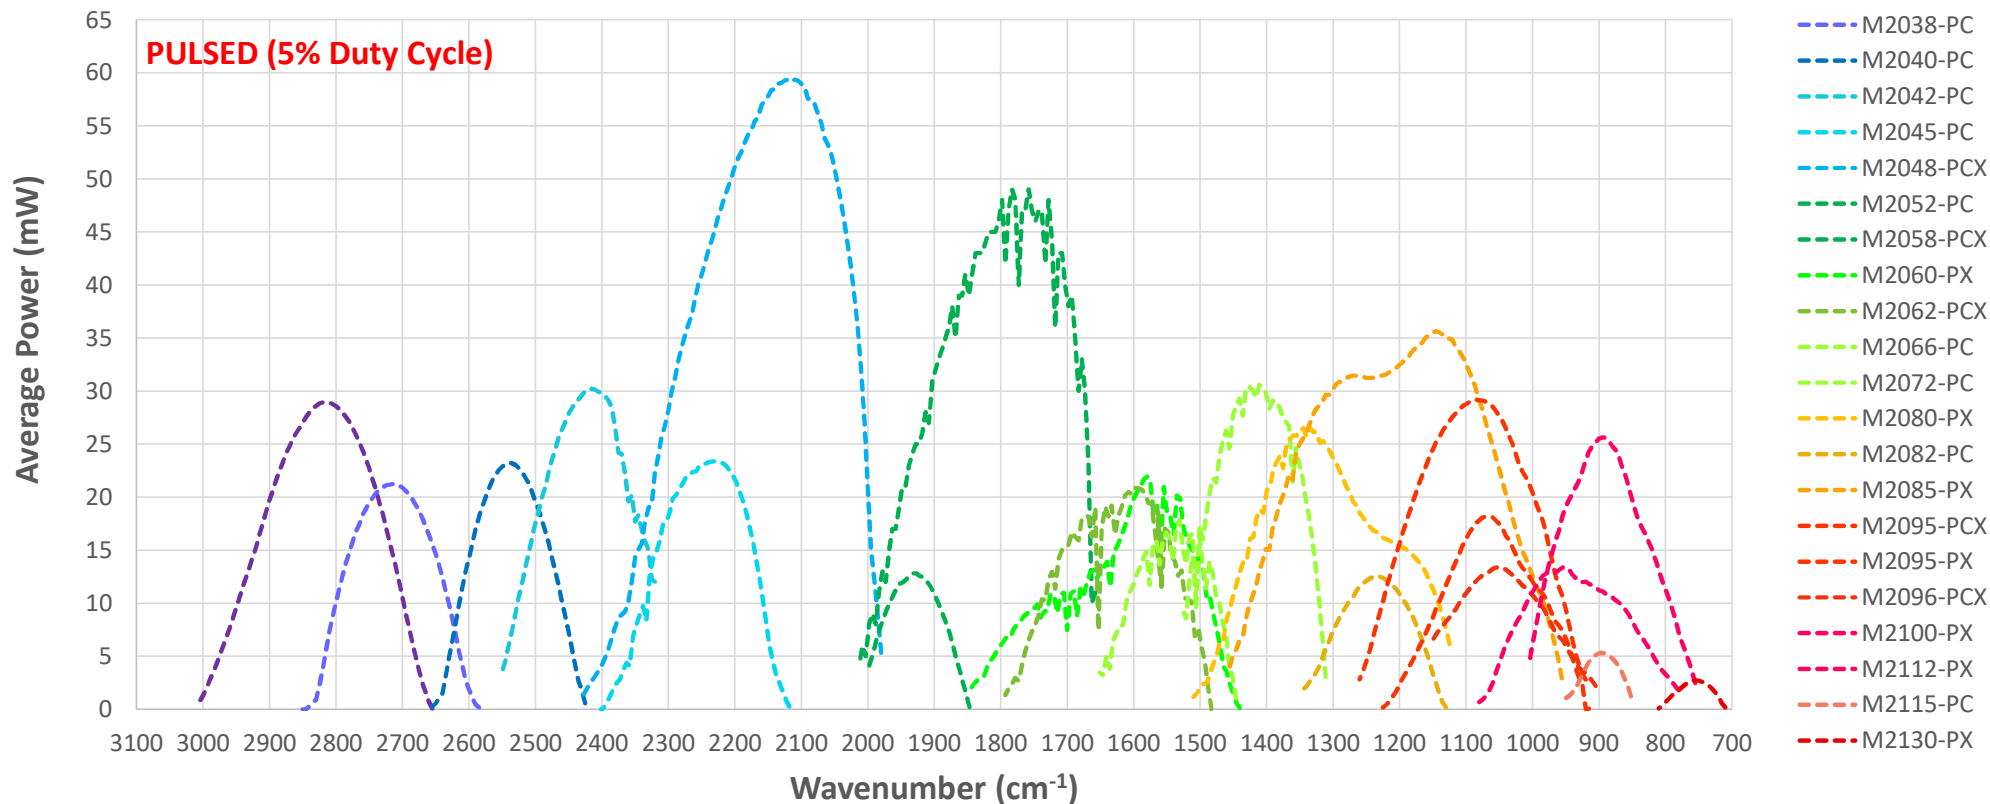

Example Tuning Curves: New Pulsed-Only M2085-PX Module

Performance data shown are examples of prior builds and are not guaranteed

Example Tuning Curves: New Pulsed-Only M2085-PX Module

Performance data shown are examples of prior builds and are not guaranteed

Example Tuning Curves: MIRcat Pulsed Module Options

Performance data shown are examples of prior builds and are not guaranteed

Example Tuning Curves: MIRcat Pulsed Module Options

Performance data shown are examples of prior builds and are not guaranteed

Example Tuning Curves: MIRcat CW/Pulsed Module Options

Performance data shown are examples of prior builds and are not guaranteed

Example Tuning Curves: MIRcat CW/Pulsed Module Options

Performance data shown are examples of prior builds and are not guaranteed