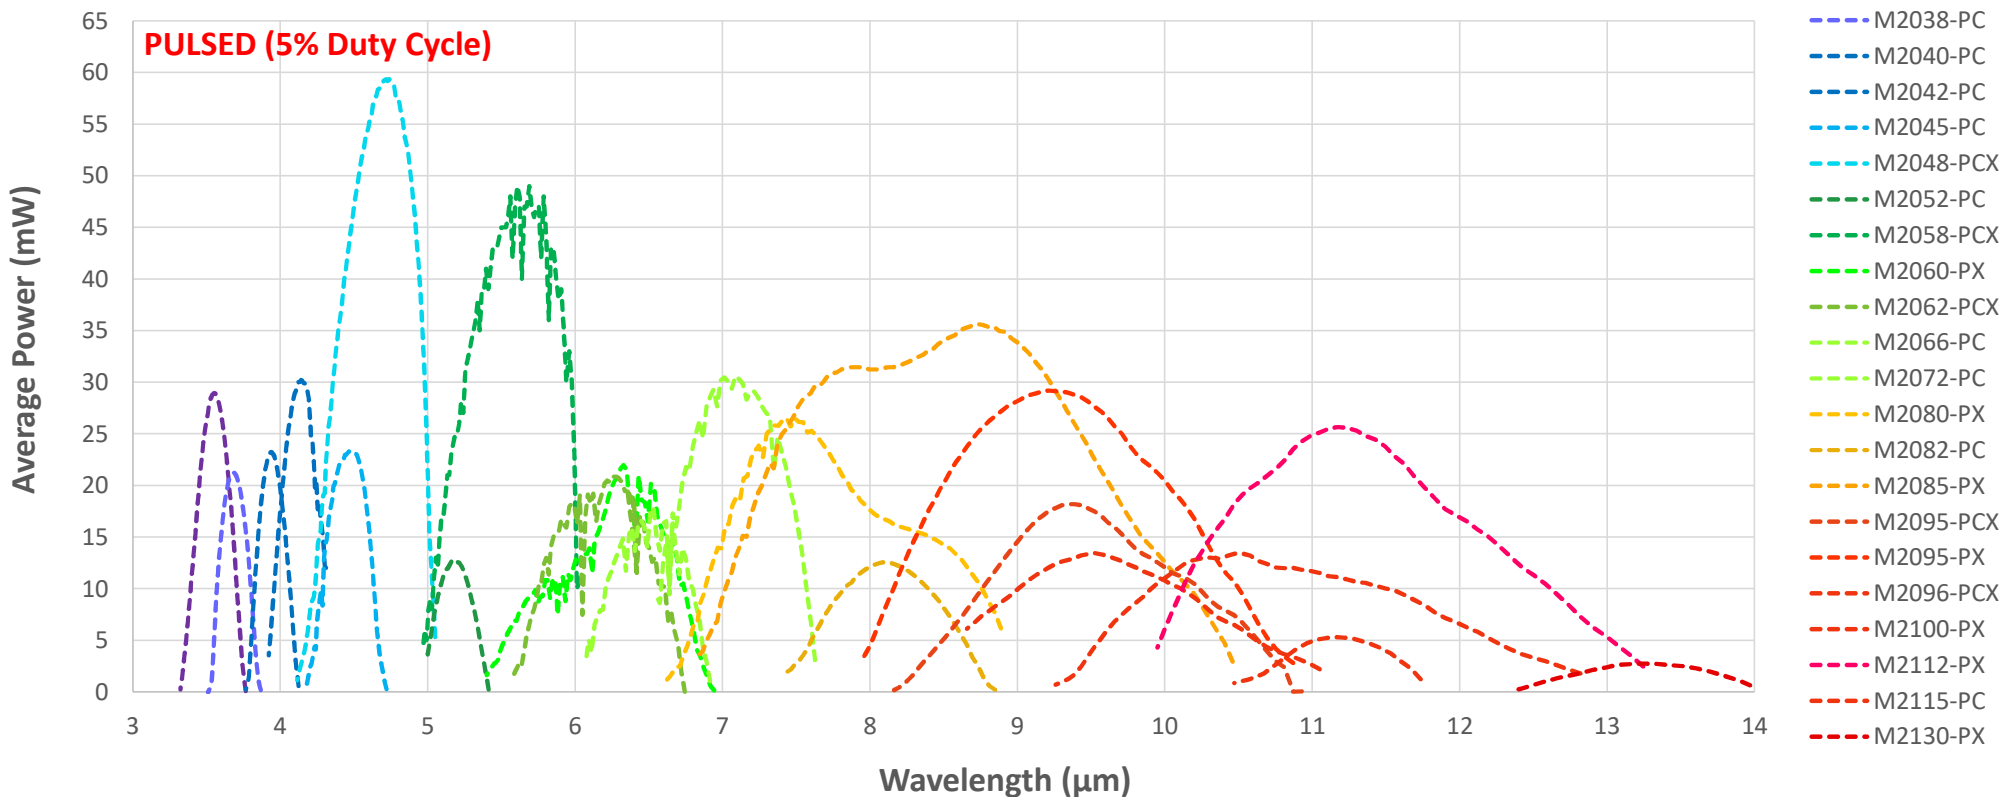

Example Tuning Curves: New Pulsed-Only M2085-PX Module

Performance data shown are examples of prior builds and are not guaranteed

Example Tuning Curves: New Pulsed-Only M2085-PX Module

Performance data shown are examples of prior builds and are not guaranteed

Example Tuning Curves: MIRcat Pulsed Module Options

Performance data shown are examples of prior builds and are not guaranteed

Example Tuning Curves: MIRcat Pulsed Module Options

Performance data shown are examples of prior builds and are not guaranteed

Example Tuning Curves: MIRcat CW/Pulsed Module Options

Performance data shown are examples of prior builds and are not guaranteed

Example Tuning Curves: MIRcat CW/Pulsed Module Options

Performance data shown are examples of prior builds and are not guaranteed