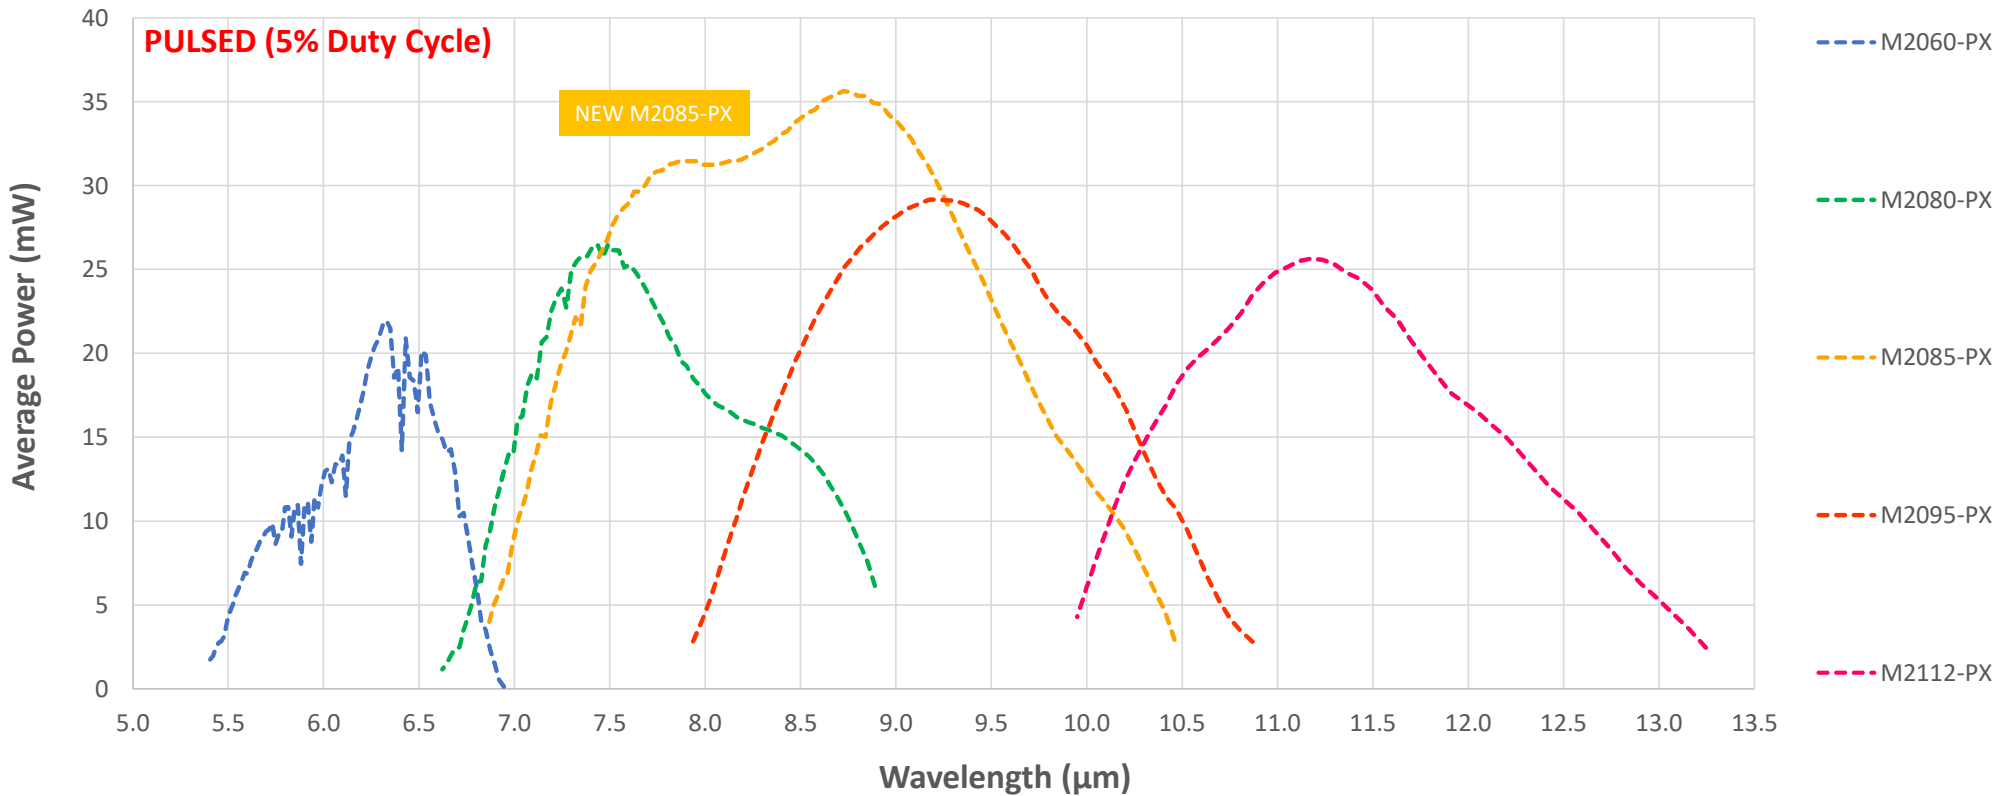

Example Tuning Curves: New Pulsed-Only M2085-PX Module

Performance data shown are examples of prior builds and are not guaranteed

Example Tuning Curves: New Pulsed-Only M2085-PX Module

Performance data shown are examples of prior builds and are not guaranteed

Example Tuning Curves: MIRcat Pulsed Module Options

Performance data shown are examples of prior builds and are not guaranteed

Example Tuning Curves: MIRcat Pulsed Module Options

Performance data shown are examples of prior builds and are not guaranteed

Example Tuning Curves: MIRcat CW/Pulsed Module Options

Performance data shown are examples of prior builds and are not guaranteed

Example Tuning Curves: MIRcat CW/Pulsed Module Options

Performance data shown are examples of prior builds and are not guaranteed