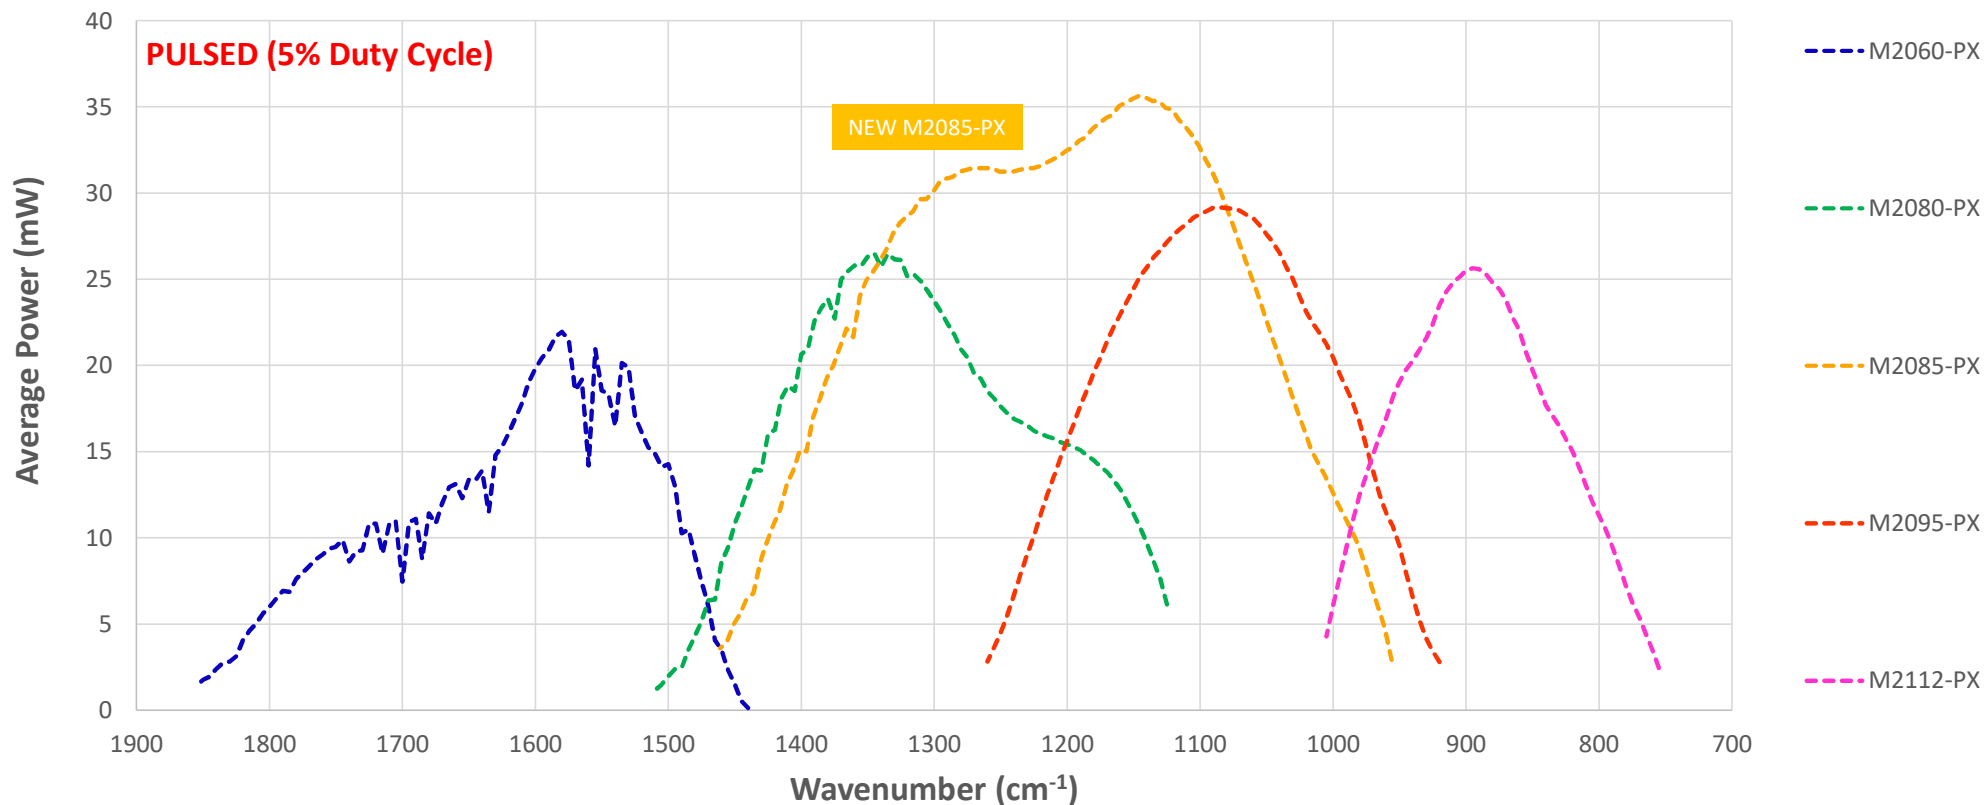

Example Tuning Curves: New Pulsed-Only M2085-PX Module

Performance data shown are examples of prior builds and are not guaranteed

Example Tuning Curves: New Pulsed-Only M2085-PX Module

Performance data shown are examples of prior builds and are not guaranteed

Example Tuning Curves: MIRcat Pulsed Module Options

Performance data shown are examples of prior builds and are not guaranteed

Example Tuning Curves: MIRcat Pulsed Module Options

Performance data shown are examples of prior builds and are not guaranteed

Example Tuning Curves: MIRcat CW/Pulsed Module Options

Performance data shown are examples of prior builds and are not guaranteed

Example Tuning Curves: MIRcat CW/Pulsed Module Options

Performance data shown are examples of prior builds and are not guaranteed